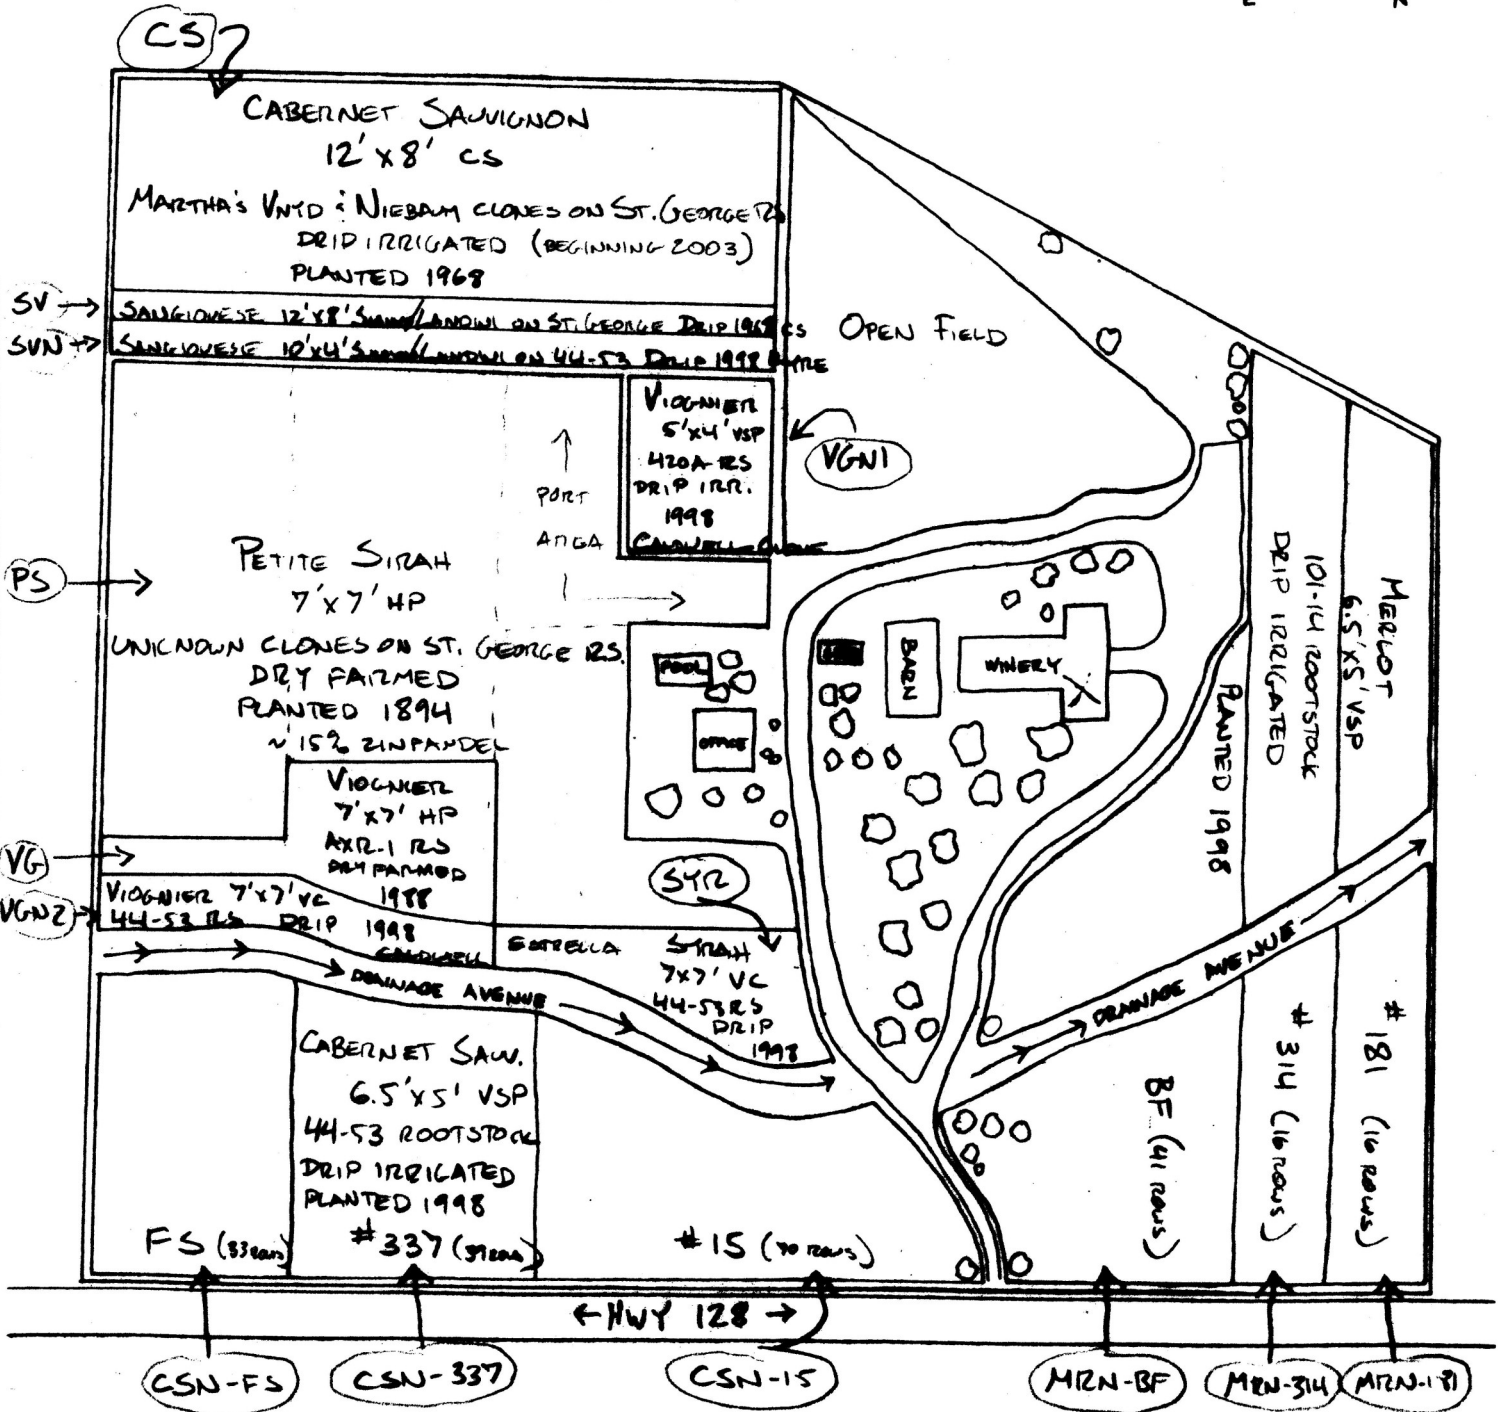

# FIELD STONE WINERY VINEYARD MAP

CS 3.88 ACRES	VG 1.19 ACRES	SV .58 ACRES	} = 27.17 ACRES PLANTED ≈ 3 ACRES UNPLANTED
CSN 5.72 ACRES	VGN-2 .54 ACRES	SUN .48 ACRES	
MRN 7.03 ACRES	VGN-1 .57 ACRES	OPEN FIELD & 3 ACRES	
PS 6.14 ACRES	SYR 1.04 ACRES		